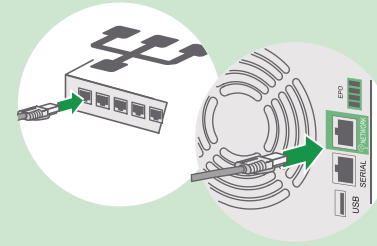

Installation Guide

Smart-UPS SMT750IC, SMT1000IC, SMT1500IC, SMT2200IC, SMT3000IC

SMT750IC

SMT1000IC/1500IC

SMT2200IC/3000IC

SmartConnect.apc.com

- Free additional 1-year battery warranty
- Remote monitoring
- Email notification
- Remote firmware upgrade