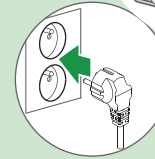

Installation Guide

Smart-UPS SMT750IC, SMT1000IC, SMT1500IC, SMT2200IC, SMT3000IC

SMT750IC

SMT1000IC/1500IC

SMT2200IC/3000IC

SmartConnect.apc.com

- Free additional 1-year battery warranty
- Remote monitoring
- Email notification
- Remote firmware upgrade