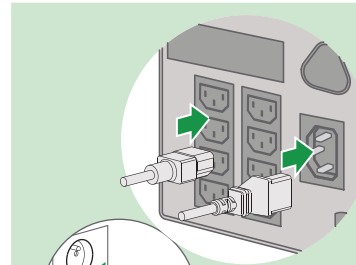

Installation Guide

Smart-UPS SMT750IC, SMT1000IC, SMT1500IC, SMT2200IC, SMT3000IC

SMT750IC

SMT1000IC/1500IC

SMT2200IC/3000IC

SmartConnect.apc.com

- Free additional 1-year battery warranty
- Remote monitoring
- Email notification
- Remote firmware upgrade