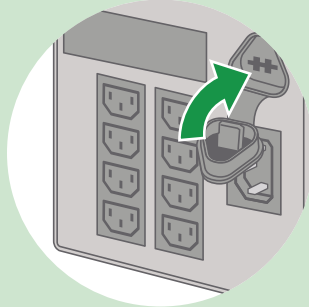

Installation Guide

Smart-UPS SMT750IC, SMT1000IC, SMT1500IC, SMT2200IC, SMT3000IC

SMT750IC

SMT1000IC/1500IC

SMT2200IC/3000IC

SmartConnect.apc.com

- Free additional 1-year battery warranty
- Remote monitoring
- Email notification
- Remote firmware upgrade