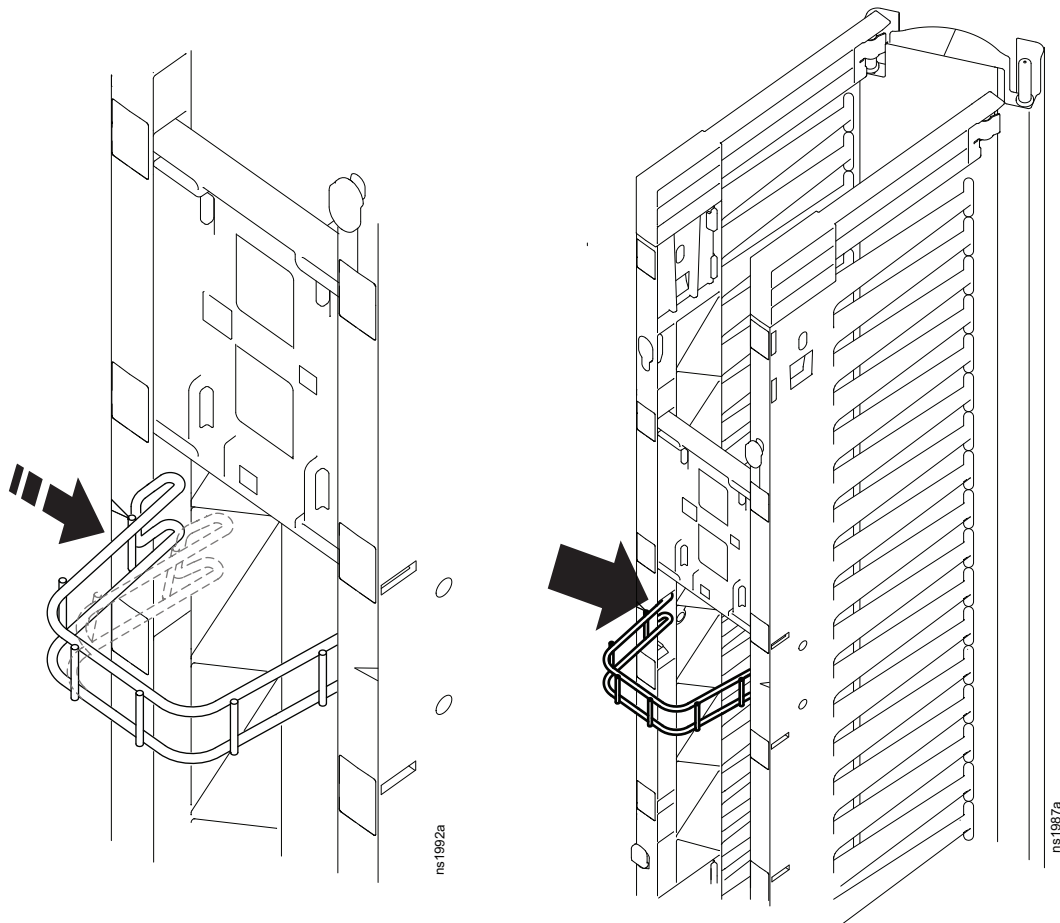

# NetShelter™ Cable Retainer

AR8736, AR8737

**NOTE:** For use with AR8715, AR8725, AR8728, AR8765, AR8768, AR8775.

Customer support and warranty information is available at [www.schneider-electric.com](http://www.schneider-electric.com).